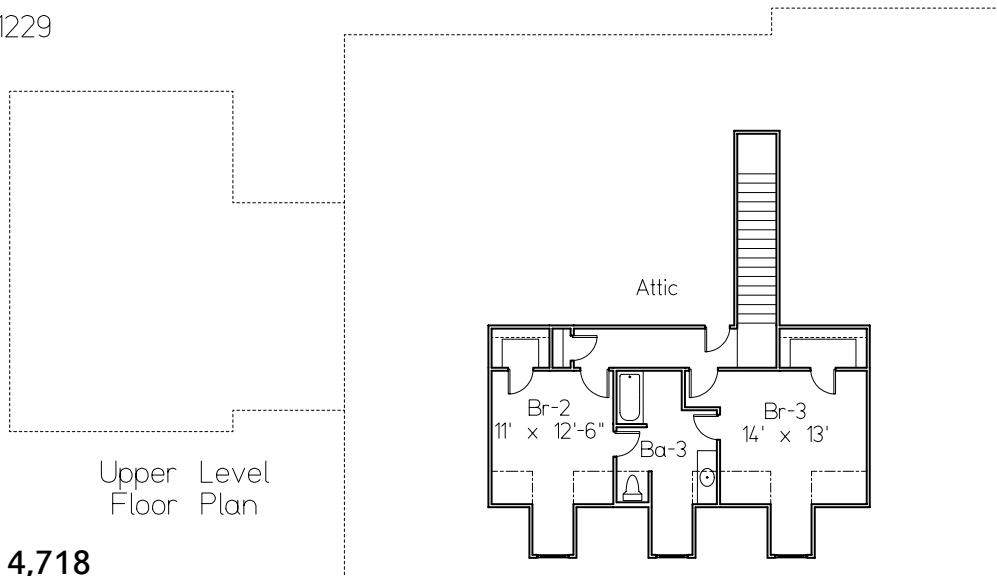

Front Elevation

Lower Level Floor Plan

HAMBACHER

PLAN CODE:
B4-3245-4718-1229

Upper Level Floor Plan

Living Area: 3,245
Total Under Beam: 4,718