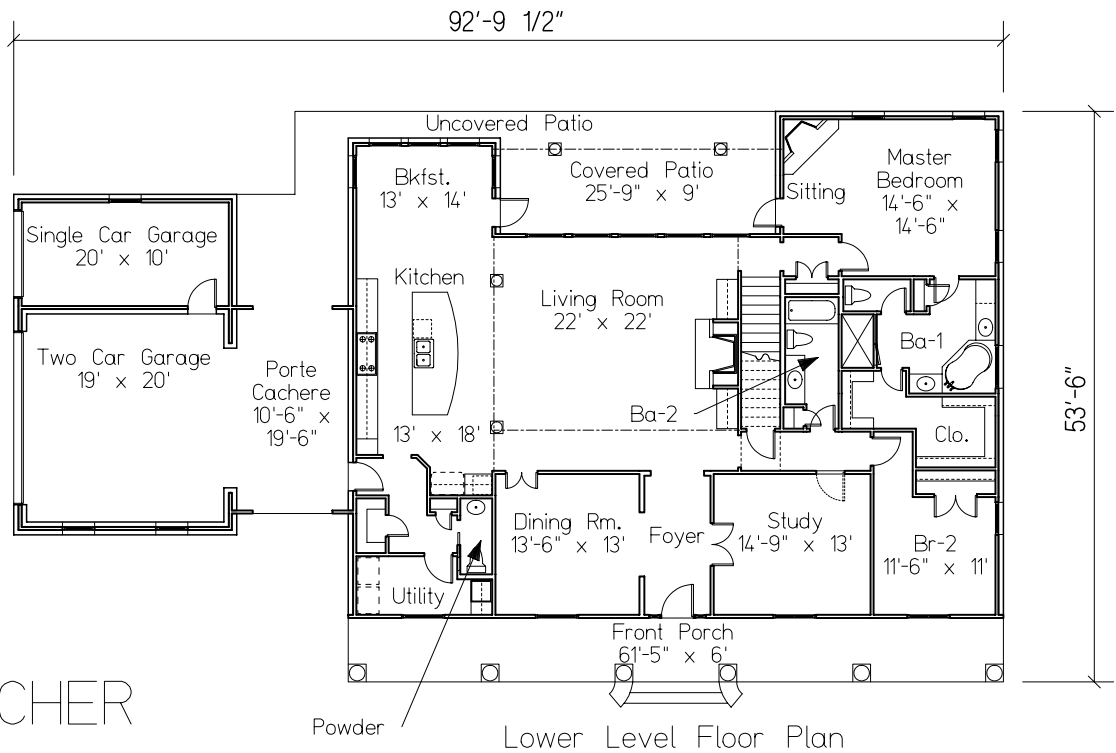

Front Elevation

Lower Level Floor Plan

HAMBACHER

PLAN CODE:
B4-3245-4718-1229

Upper Level Floor Plan

Living Area: 3,245
Total Under Beam: 4,718