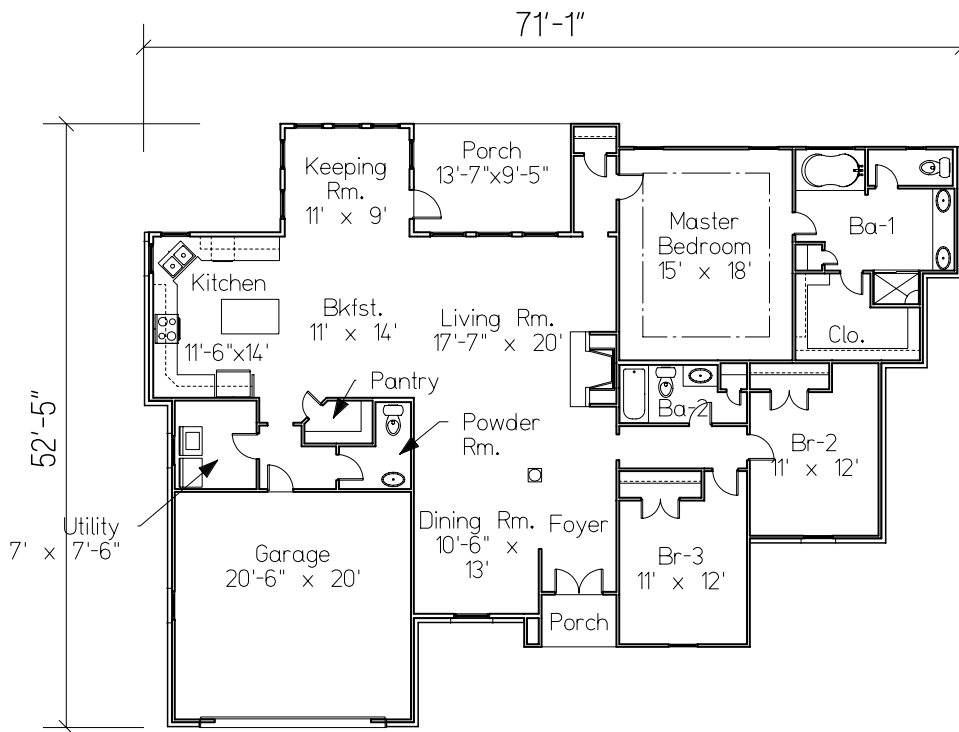

Front Elevation

Floor Plan

# APPOLLONIA

**Living Area: 2,260**  
**Total Under Beam: 2,862**

PLAN CODE:  
A3-2260-2862-1429