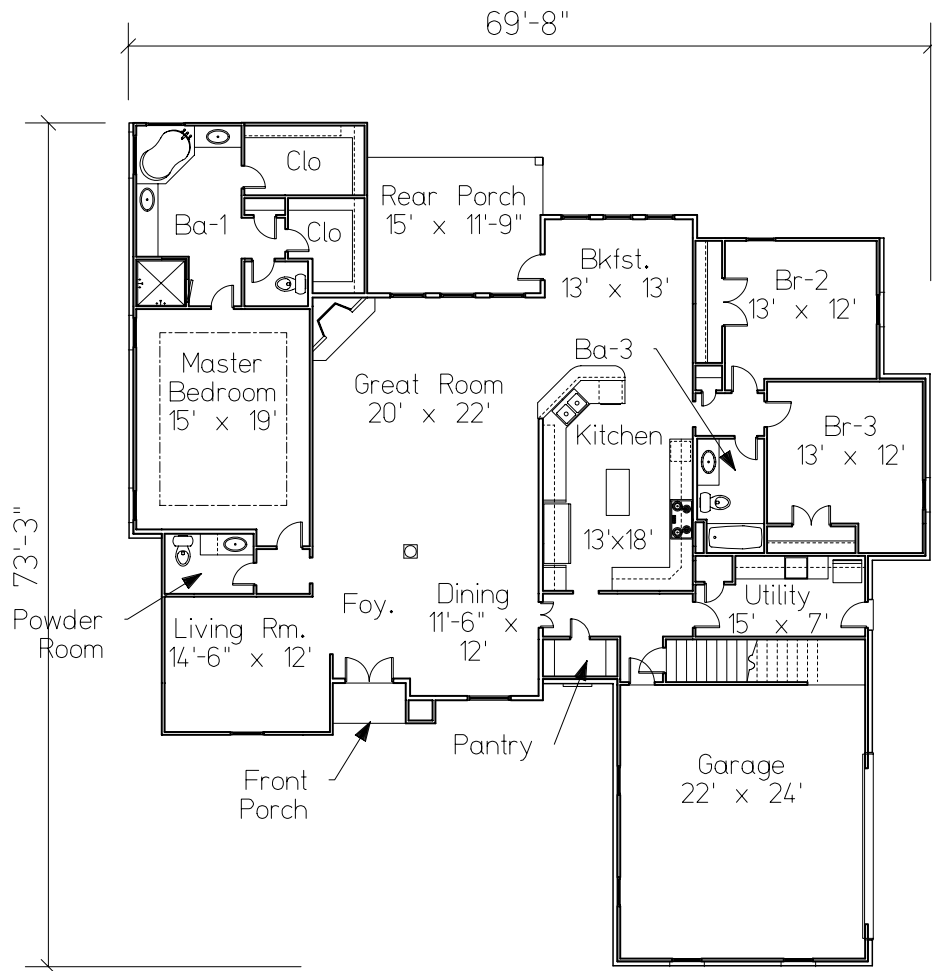

Front Elevation

Lower Level Floor Plan

Upper Level Floor Plan

GARFIELD

PLAN CODE:

A4-3153-3983-1487

Living Area: 3,153

Total Under Beam: 3,983