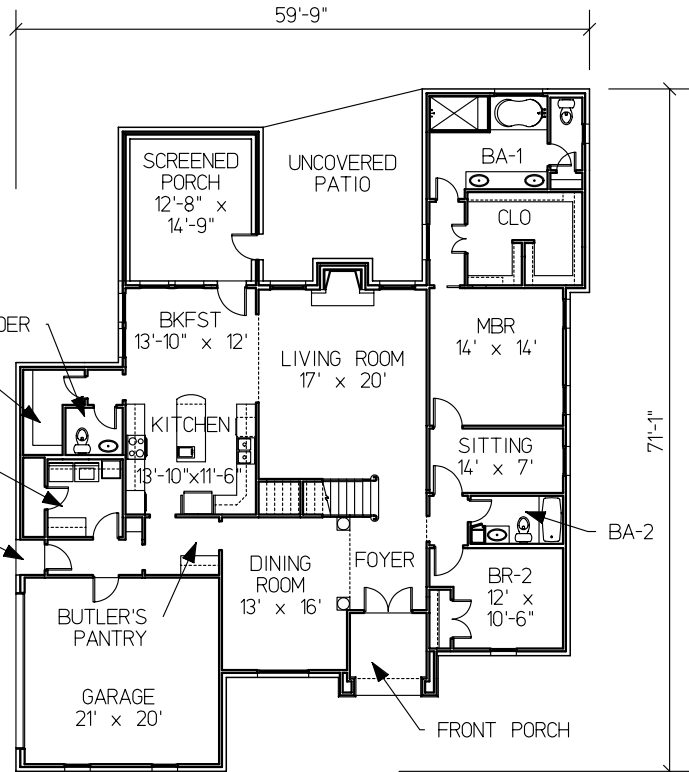

FRONT ELEVATION

LOWER LEVEL FLOOR PLAN

UPPER LEVEL FLOOR PLAN

VALLETTE

PLAN CODE:
C4-3170-3933-1841

Living Area: 3,170
Total Under Beam: 3,933