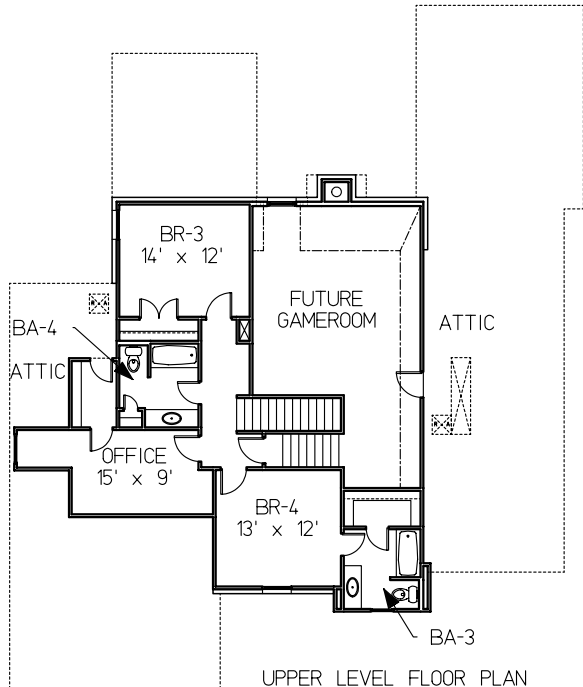

FRONT ELEVATION

LOWER LEVEL FLOOR PLAN

UPPER LEVEL FLOOR PLAN

VALLETTE

PLAN CODE:
C4-3170-3933-1841

Living Area: 3,170
Total Under Beam: 3,933