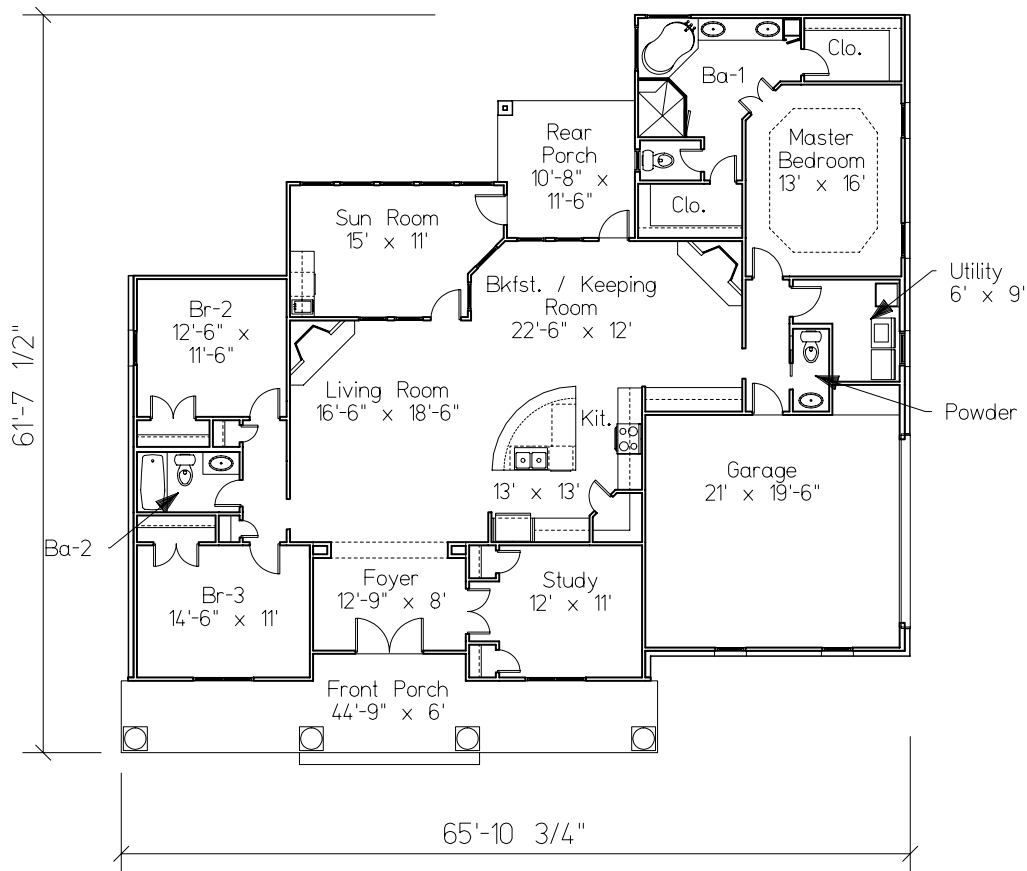

Front Elevation

Floor Plan

Living Area: 2,354
Total Under Beam: 3,242

BRAUNER

PLAN CODE:
 A3-2354-3242-1896